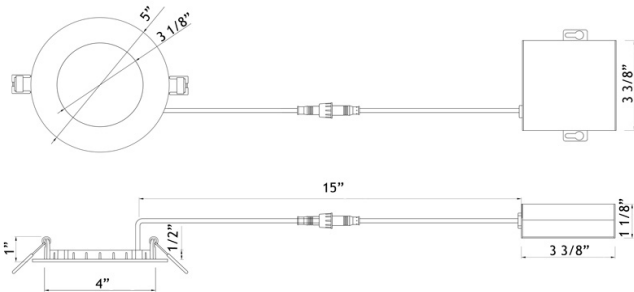

Type IC & Air-Tight

DESCRIPTION

4" Round Recessed LED With Integral Driver In Connection Box
Single Color or 5 CCT

FEATURES & BENEFITS

- 1/2" Thick - Install Directly Under Ceiling Joists
- Type IC Rated - No Housing Required
- Driver Inside Connection Box - No Junction Box Needed
- 5 CCT Switchable Option - User Selectable Light Colors

DIMENSIONS ID 4" OD 5" Cut Out 4 1/8" to 4 1/4"

Fixture Thickness: 1/2"

120V Triac Dimmable Driver Included

Project: _____

Location: _____

Model: _____ Qty: _____

Notes: _____

SPECIFICATION	
Applications	Renovations & New Construction
Energy Used	9 W
Color Temperature (K)	3000 4000 5 CCT
Light Output (lm)	600 620 600
Halogen Equivalent	60 W
Beam Angle	120°
CRI	80
Driver Input	120V AC 50/60 Hz
Dimming	TRIAC Dimmers 10% - 100%
Approved Location	Insulated Ceiling & Damp Locations
Air Tight	Yes
Ambient Temperature	-4° F (-20° C) to +104° F (+40° C)
Projected Life	70% Light Output at 50,000 Hours
Certification	cETLus, Energy Star
Warranty	3 Year

5 CCT Option

ORDERING GUIDE Example **LED-S9W-3K-WH**

LED-S9W	CCT	Trim
	- xK	- WH

3000K	3K	- WH	
4000K	4K	- WH	
5 CCT	5CCT	- WH	
6 pack 5CCT	5CCT	- WH	- 6P

Stock trim - White
Other Trim Colors Available By Custom Order

ACCESSORIES

Sold Separately

- 13" Mounting Plate Flat cat # **MP4-2**
- 13" Mounting Plate Flanged cat # **MP4**
- 26" Flat Rough-In Plates - cat # **RIP412**
- Flanged Plate with Hanger Bars - cat # **FRP4**
- Jumper Cable 10 ft. Maximum Extension 40 ft
For single light color - cat # **JC-10**
For 5CCT version - cat # **JC-5CCT-10**
- Goof Ring White OD 5 3/4" cat # **GR4**