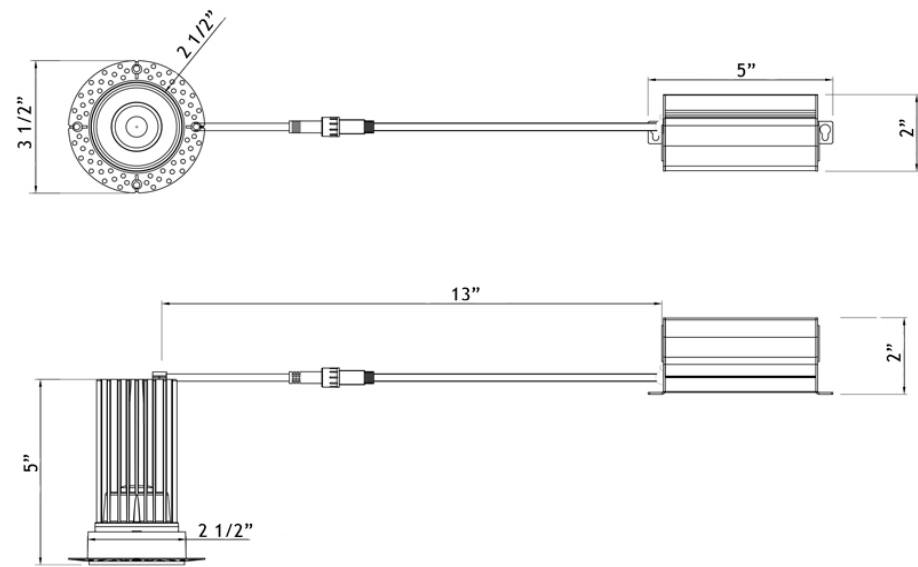

### DESCRIPTION

2" Trimless Round or Square Recessed LED With Integral Driver In Connection Box

**DIMENSIONS:** ID 2 1/2" ; OD 3 1/2" ; Cut Out 2 5/8"

Ceiling Clearance Required: 5" 120V Triac Dim Driver Included